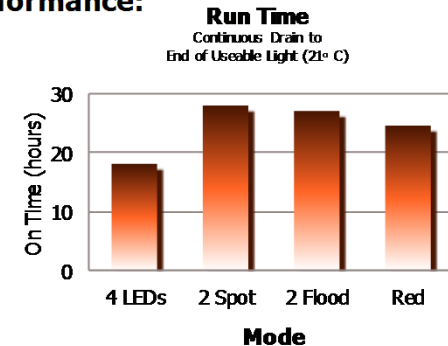

Performance:

Tested according to ANSI/NEMA FL 1 Standards.

Important Notice

This datasheet contains information specific to products manufactured at the time of its publication
Contents herein do not constitute a warranty
©Energizer / All Rights Reserved